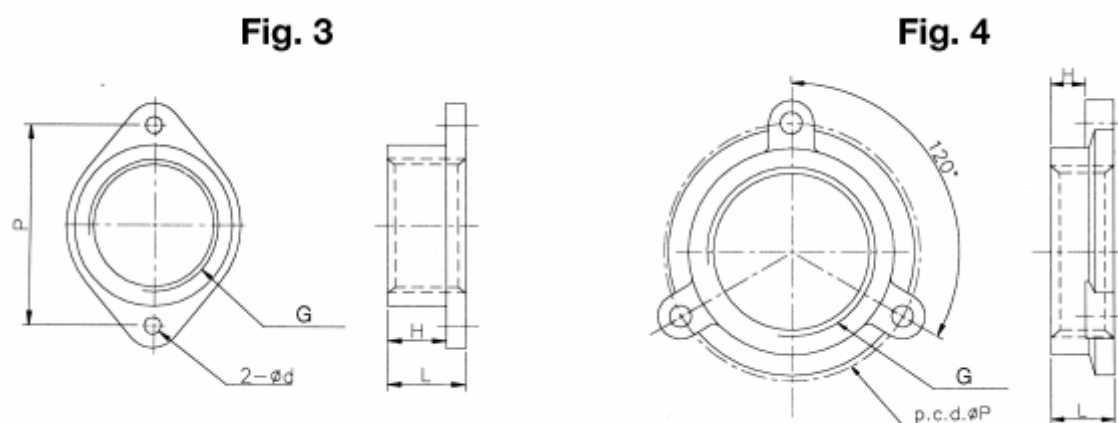

Article number: 27590729725

Description: Threaded inlet/outlet 7-T25 2 1/2"
KB-7..., 8..

Measures

d	= 7
FIG	= 4
G (Thread)	= 2 1/2"
H	= 16
L	= 31
Model	= KB-7...,KB-8...,KB-83...,KB-84...
P	= 130